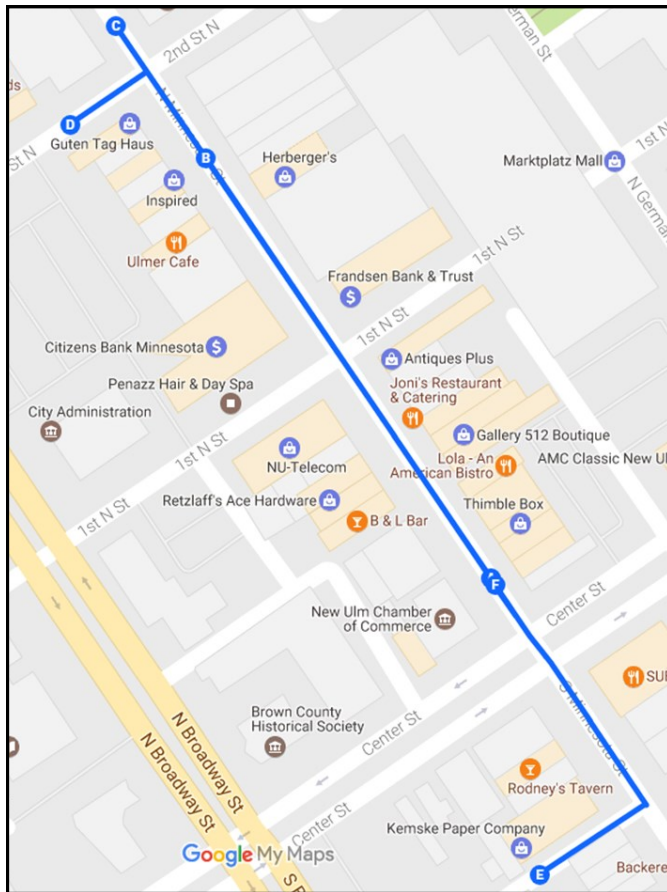

The Poker Path

Friday, May 19th

Walk 1 mi, 10 minutes

A. Lasting Impressions

8 N Minnesota St, New Ulm, MN 56073, USA

640 ft, 2 minutes

Head northwest on N Minnesota St toward 1st N St
640 ft

B. Inspired

119 N Minnesota St, New Ulm, MN 56073, USA

203 ft,

Head northwest on N Minnesota St toward 2nd St
N
203 ft

C. Semblance

204 N Minnesota St, New Ulm, MN 56073, USA

187 ft,

Head southeast on N Minnesota St toward 2nd St
N

69 ft

Turn right onto 2nd St N

118 ft

D. David Hirth Agency

510 2nd St N, New Ulm, MN 56073, USA

0.265 mi, 5 minutes

Head northeast on 2nd St N toward N Minnesota St
118 ft

Turn right onto N Minnesota St

1,119 ft

Turn right

161 ft

E. Kemske Paper Company

509 Center St, New Ulm, MN 56073, USA

495 ft, 1 minute

Head northeast toward S Minnesota St
161 ft

Turn left onto S Minnesota St